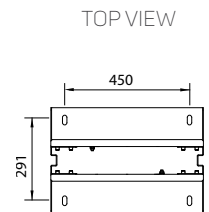

OPEN FRAMES RSG2

RSG2- 42-19-L5

COLOR SAMPLER:  RAL 9005

➤ **RSG2** high-load, two post open frames are designed to be used with High Density Wire Management.

MAIN ADVANTAGES

- 2-post frame with 500 or 1000 kg load rating
- Universal frame for cable management (fully compatible with High Density Wire Management)
- Unlimited access to for component installation

Code	H (in U)	H (mm)	Load rating (kg)
RSG2-27-19-L5	27	1388	500
RSG2-42-19-L5	42	2055	500
RSG2-45-19-L5	45	2188	500
RSG2-47-19-L5	47	2277	500
RSG2-42-19-LA	42	2055	1000
RSG2-45-19-LA	45	2188	1000
RSG2-47-19-LA	47	2277	1000

DESCRIPTION:

- | | | |
|---|---|---|
| <p>Sizes</p> <ul style="list-style-type: none"> • Height: 27, 42, 45, 47U • Width: 550 mm • Depth: 100 mm <p>Construction</p> <ul style="list-style-type: none"> • 2.0 mm sheet steel <p>Load rating</p> <ul style="list-style-type: none"> • 500 kg (balanced load; all heights) | <ul style="list-style-type: none"> • 1000 kg (balanced load; 42U, 45U and 47U only) <p>IP rating</p> <ul style="list-style-type: none"> • IP00 (no protection) <p>Color</p> <ul style="list-style-type: none"> • Standard RAL 9005 | <p>Base</p> <ul style="list-style-type: none"> • Composed of sheet steel • Complete with holes for anchoring screws <p>Standard equipment</p> <ul style="list-style-type: none"> • 1 pair of 19" vertical extrusions with U marking • Top angles • 2× base |
|---|---|---|