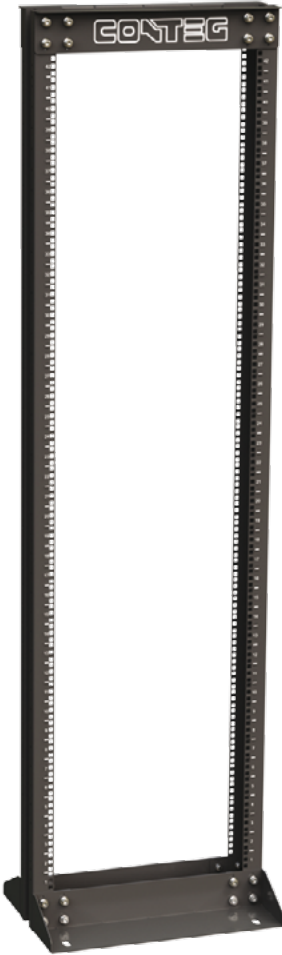

OPEN FRAMES RSG2

RSG2- 42-19-L5

COLOR SAMPLER:  RAL 9005

➤ **RSG2** high-load, two post open frames are designed to be used with High Density Wire Management.

MAIN ADVANTAGES

- 2-post frame with 500 or 1000 kg load rating
- Universal frame for cable management (fully compatible with High Density Wire Management)
- Unlimited access to for component installation

Code	H (in U)	H (mm)	Load rating (kg)
RSG2-27-19-L5	27	1388	500
RSG2-42-19-L5	42	2055	500
RSG2-45-19-L5	45	2188	500
RSG2-47-19-L5	47	2277	500
RSG2-42-19-LA	42	2055	1000
RSG2-45-19-LA	45	2188	1000
RSG2-47-19-LA	47	2277	1000

DESCRIPTION:

- | | | |
|---|---|---|
| <p>Sizes</p> <ul style="list-style-type: none"> • Height: 27, 42, 45, 47U • Width: 550 mm • Depth: 100 mm <p>Construction</p> <ul style="list-style-type: none"> • 2.0 mm sheet steel <p>Load rating</p> <ul style="list-style-type: none"> • 500 kg (balanced load; all heights) | <ul style="list-style-type: none"> • 1000 kg (balanced load; 42U, 45U and 47U only) <p>IP rating</p> <ul style="list-style-type: none"> • IP00 (no protection) <p>Color</p> <ul style="list-style-type: none"> • Standard RAL 9005 | <p>Base</p> <ul style="list-style-type: none"> • Composed of sheet steel • Complete with holes for anchoring screws <p>Standard equipment</p> <ul style="list-style-type: none"> • 1 pair of 19" vertical extrusions with U marking • Top angles • 2× base |
|---|---|---|