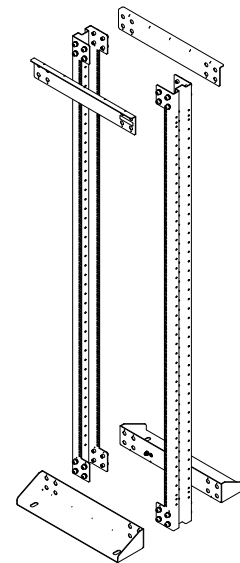

OPEN FRAMES RSG2

RSG2- 42-19-L5

COLOR SAMPLER:  RAL 9005

➤ **RSG2** high-load, two post open frames are designed to be used with High Density Wire Management.

MAIN ADVANTAGES

- 2-post frame with 500 or 1000 kg load rating
- Universal frame for cable management (fully compatible with High Density Wire Management)
- Unlimited access to for component installation

Code	H (in U)	H (mm)	Load rating (kg)
RSG2-27-19-L5	27	1388	500
RSG2-42-19-L5	42	2055	500
RSG2-45-19-L5	45	2188	500
RSG2-47-19-L5	47	2277	500
RSG2-42-19-LA	42	2055	1000
RSG2-45-19-LA	45	2188	1000
RSG2-47-19-LA	47	2277	1000

DESCRIPTION:

- | | | |
|---|---|---|
| <p>Sizes</p> <ul style="list-style-type: none"> • Height: 27, 42, 45, 47U • Width: 550 mm • Depth: 100 mm <p>Construction</p> <ul style="list-style-type: none"> • 2.0 mm sheet steel <p>Load rating</p> <ul style="list-style-type: none"> • 500 kg (balanced load; all heights) | <ul style="list-style-type: none"> • 1000 kg (balanced load; 42U, 45U and 47U only) <p>IP rating</p> <ul style="list-style-type: none"> • IP00 (no protection) <p>Color</p> <ul style="list-style-type: none"> • Standard RAL 9005 | <p>Base</p> <ul style="list-style-type: none"> • Composed of sheet steel • Complete with holes for anchoring screws <p>Standard equipment</p> <ul style="list-style-type: none"> • 1 pair of 19" vertical extrusions with U marking • Top angles • 2× base |
|---|---|---|