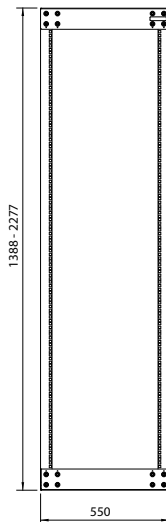

OPEN FRAMES RSG2

RSG2- 42-19-L5

COLOR SAMPLER:  RAL 9005

➤ **RSG2** high-load, two post open frames are designed to be used with High Density Wire Management.

MAIN ADVANTAGES

- 2-post frame with 500 or 1000 kg load rating
- Universal frame for cable management (fully compatible with High Density Wire Management)
- Unlimited access to for component installation

Code	H (in U)	H (mm)	Load rating (kg)
RSG2-27-19-L5	27	1388	500
RSG2-42-19-L5	42	2055	500
RSG2-45-19-L5	45	2188	500
RSG2-47-19-L5	47	2277	500
RSG2-42-19-LA	42	2055	1000
RSG2-45-19-LA	45	2188	1000
RSG2-47-19-LA	47	2277	1000

DESCRIPTION:

- | | | |
|---|---|---|
| <p>Sizes</p> <ul style="list-style-type: none"> • Height: 27, 42, 45, 47U • Width: 550 mm • Depth: 100 mm <p>Construction</p> <ul style="list-style-type: none"> • 2.0 mm sheet steel <p>Load rating</p> <ul style="list-style-type: none"> • 500 kg (balanced load; all heights) | <ul style="list-style-type: none"> • 1000 kg (balanced load; 42U, 45U and 47U only) <p>IP rating</p> <ul style="list-style-type: none"> • IP00 (no protection) <p>Color</p> <ul style="list-style-type: none"> • Standard RAL 9005 | <p>Base</p> <ul style="list-style-type: none"> • Composed of sheet steel • Complete with holes for anchoring screws <p>Standard equipment</p> <ul style="list-style-type: none"> • 1 pair of 19" vertical extrusions with U marking • Top angles • 2× base |
|---|---|---|