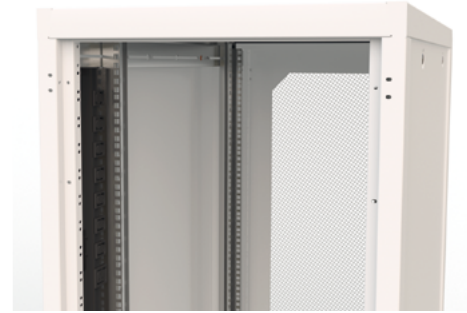

PREMIUM SERVER RSF BYTEline

RSF-42-80/100-BLA2

➤ The **PREMIUM Server RSF BYTEline** rack is designed as a dedicated server cabinet for data centers, equipment rooms and network or telecommunication closets. The RSF's heavy-duty, all-welded design and 1500 kg load rating make it ideal for accommodating heavy equipment within a standard rack footprint. 19" RSF server racks also offer top-of-the-line cabling support, with unbeatable access.

COLOR SAMPLER:  RAL 9005

 RAL 7035

DESCRIPTION:

Sizes

- Height: 42U
- Width: 600, 800 mm
- Depth: 1000, 1200 mm

Construction

- Welded-frame design
- 1.5 & 2.0 mm sheet steel

Load rating

- 4" (100 mm) rounded cable entry in every corner covered by plastic cap
- 300x100 mm cable entries covered with removable blank sheet steel panels

Bottom plate

- No bottom plate

Feet

- Adjustable feet standard