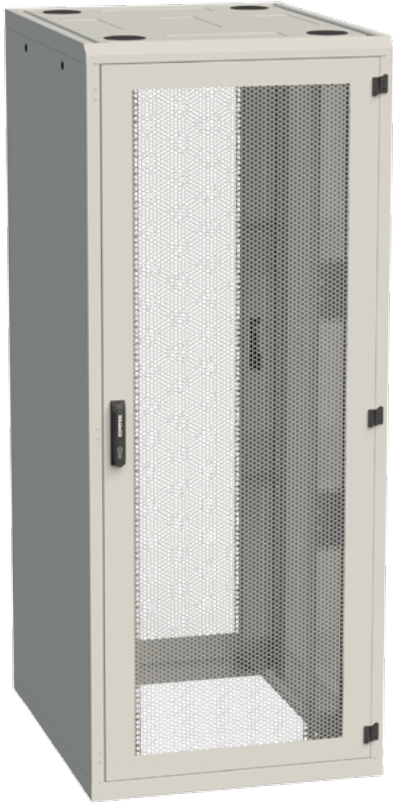

PREMIUM SERVER RSF BYTEline

RSF-42-80/100-BLA2

➤ The **PREMIUM Server RSF BYTEline** rack is designed as a dedicated server cabinet for data centers, equipment rooms and network or telecommunication closets. The RSF's heavy-duty, all-welded design and 1500 kg load rating make it ideal for accommodating heavy equipment within a standard rack footprint. 19" RSF server racks also offer top-of-the-line cabling support, with unbeatable access.

MAIN ADVANTAGES

- All-features-included server rack
- Unmatched 86% door perforation ratio decreases server fan power consumption
- Advanced door design
- Dedicated server design
- Tailored for typical data center projects with hot/cold aisle or contained aisle layouts
- Safety Lift-Off Hinge for tool-less door assembly/disassembly
- Fully compatible with Zero U (0U) PDUs

COLOR SAMPLER:  RAL 9005

 RAL 7035

DESCRIPTION:

Sizes

- Height: 42U
- Width: 600, 800 mm
- Depth: 1000, 1200 mm

Construction

- Welded-frame design
- 1.5 & 2.0 mm sheet steel

Load rating

- 4" (100 mm) rounded cable entry in every corner covered by plastic cap
- 300x100 mm cable entries covered with removable blank sheet steel panels

Bottom plate

- No bottom plate

Feet

- Adjustable feet standard